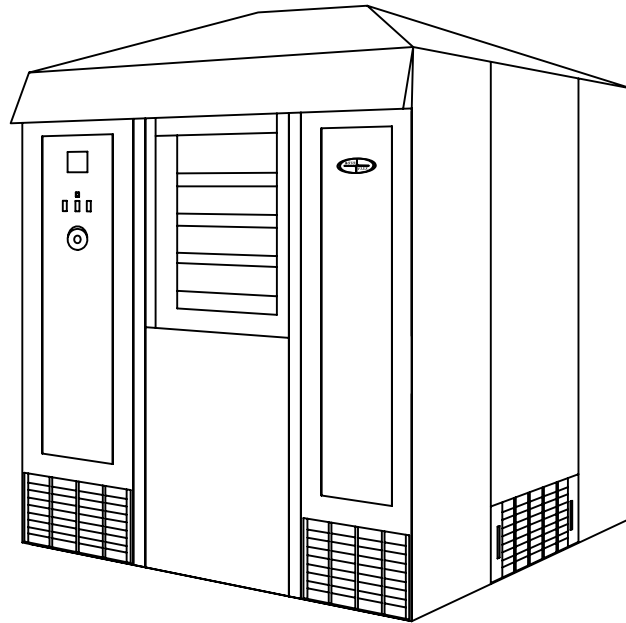

MODEL 56

SINGLE DOOR

FRONT VIEW

REAR VIEW

SCALE $\frac{3}{8}''-1'$

SCALE $\frac{3}{8}''-1'$

ROTO-FLEX OVEN CO.
135 EAST CEVALLOS
SAN ANTONIO, TX, 78204
TEL. 210-222-2278

MODEL-56
SINGLE FRONT
DOOR

UNIT DIMENSIONS

DRAWN BY: DANIEL C.

DATE:
1-5-09

A-1-56