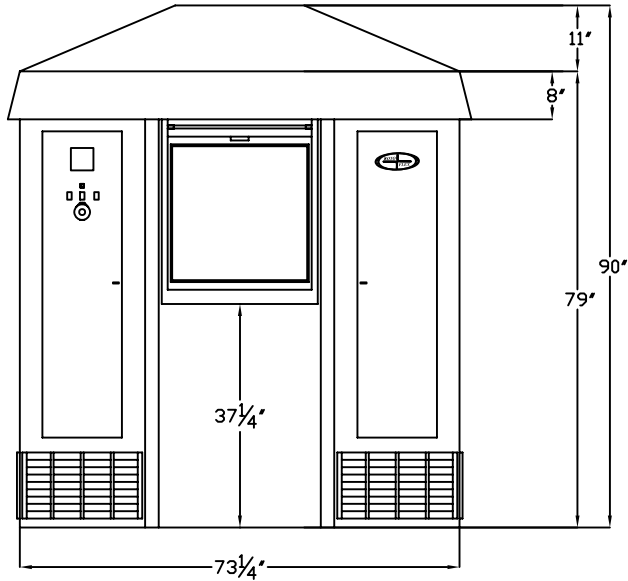

MODEL 56

SINGLE DOOR

FRONT VIEW

REAR VIEW

SCALE $\frac{3}{8}''-1'$

SCALE $\frac{3}{8}''-1'$

ROTO-FLEX OVEN CO.
135 EAST CEVALLOS
SAN ANTONIO, TX, 78204
TEL. 210-222-2278

MODEL-56
SINGLE FRONT
DOOR

UNIT DIMENSIONS

DRAWN BY: DANIEL C.

DATE:
1-5-09

A-1-56