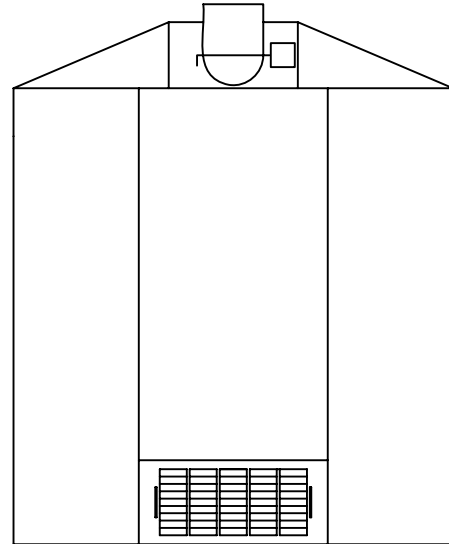

MODEL 56

SINGLE DOOR

FRONT VIEW

REAR VIEW

SCALE $\frac{3}{8}''-1'$

SCALE $\frac{3}{8}''-1'$

ROTO-FLEX OVEN CO.
135 EAST CEVALLOS
SAN ANTONIO, TX, 78204
TEL. 210-222-2278

MODEL-56
SINGLE FRONT
DOOR

UNIT DIMENSIONS

DRAWN BY: DANIEL C.

DATE:
1-5-09

A-1-56