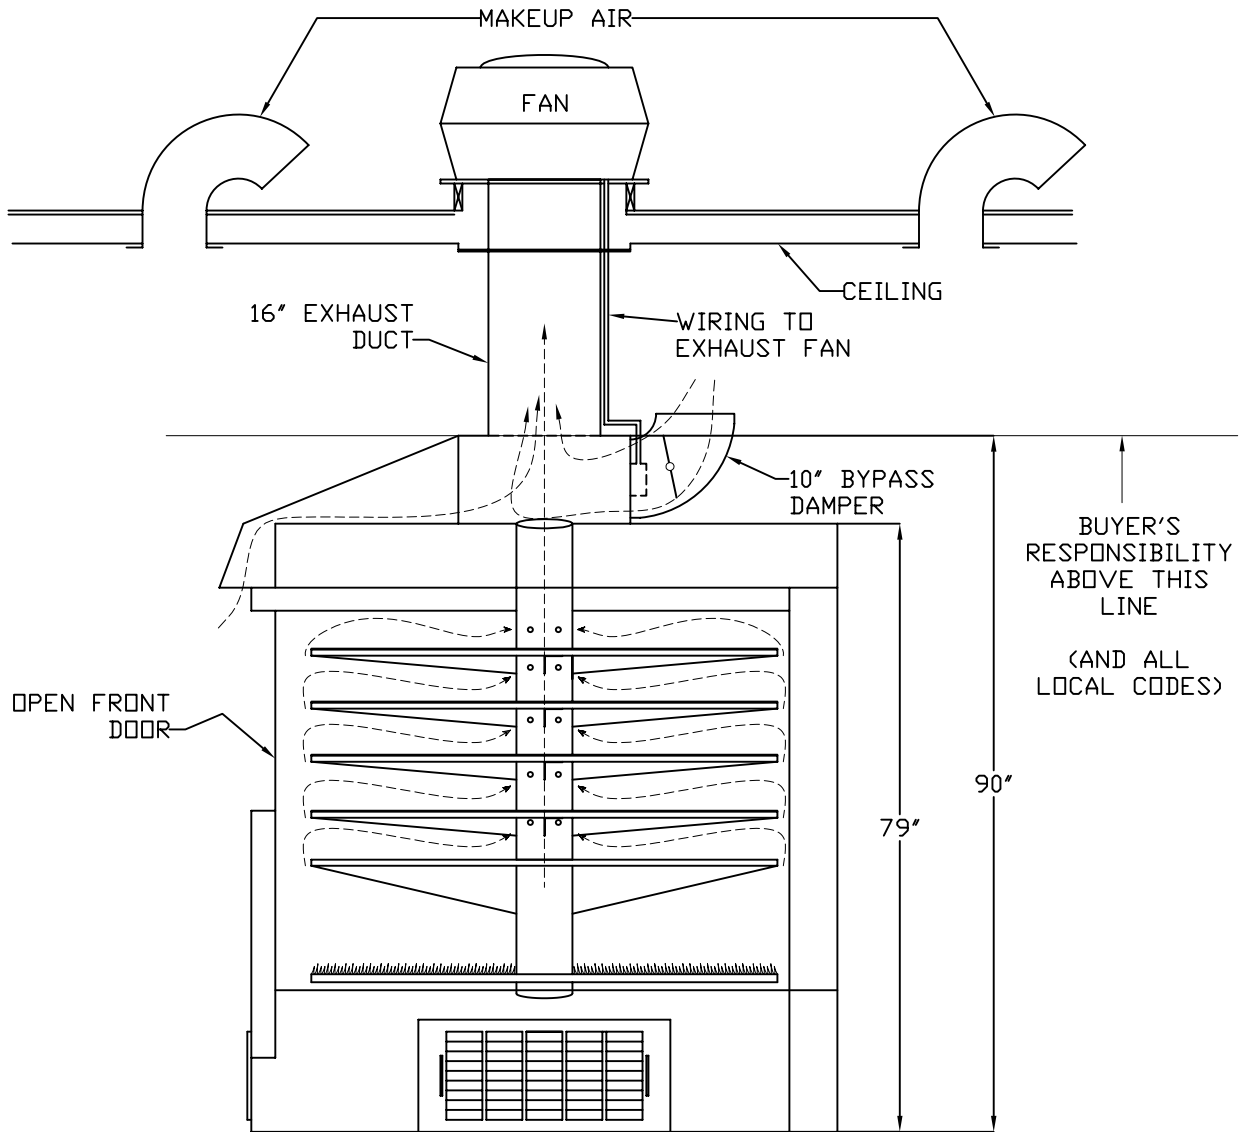

MODEL 56 SINGLE DOOR

VENT SYSTEM FOR ONE DOOR 1000 CFM

ROTO-FLEX OVEN CO.
135 EAST CEVALLOS
SAN ANTONIO, TX, 78204
TEL. 210-222-2278

MODEL-56
SINGLE FRONT
DOOR

VENT SYSTEM DIAGRAM

DRAWN BY: DANIEL C.

DATE:
1-5-09