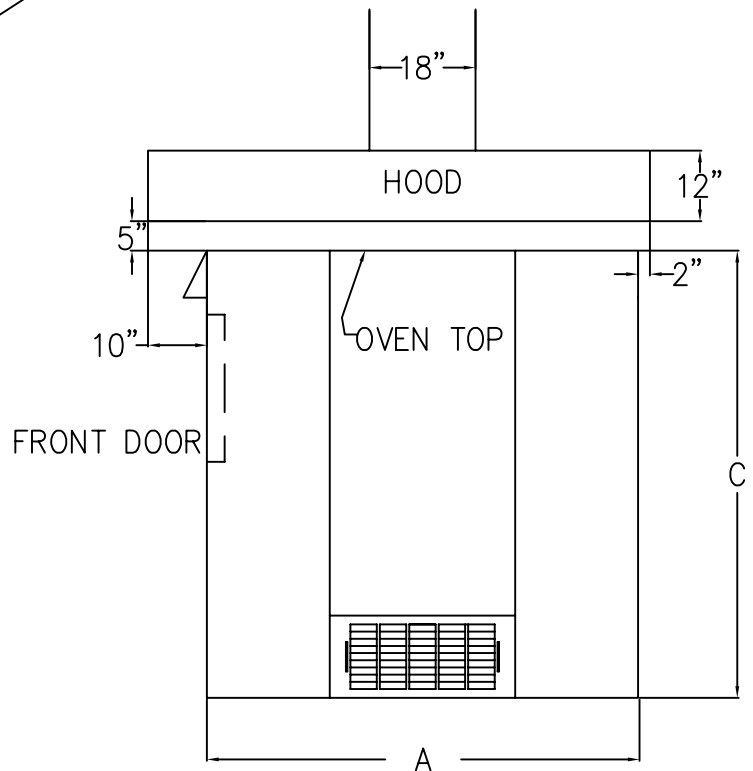

ROTO-FLEX OVEN CO.  
 135 EAST CEVALLOS  
 SAN ANTONIO, TX, 78204  
 TEL. 210-222-2278

MODEL-56  
 OVEN HOOD SIZES

OVEN HOOD DIMENSIONS

DRAWN BY: DANIEL C.

DATE:  
 8-28-08

H-2

SCALE 3/8" = 1'

# OVEN HOOD

1500 CFM EXHAUST FAN  
RECOMMENDED PER DOOR.  
CONSULT YOUR LOCAL CODES  
FOR CONSTRUCTION AND  
MATERIAL REQUIREMENTS.

SIDE VIEW

OVEN SIZES			
MODEL	A	B	C
56	73 1/4"	73 1/4"	79 "
48	64 1/4"	64 1/4"	79 "