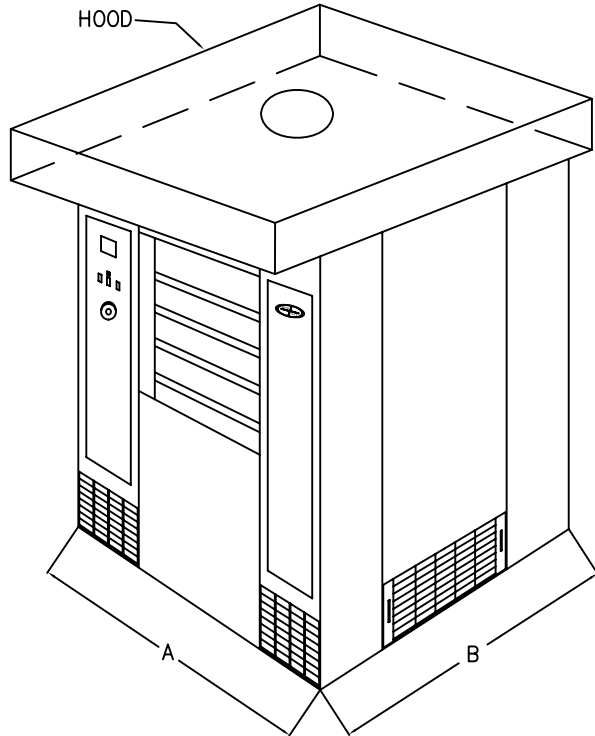

OVEN HOOD

1500 CFM EXHAUST FAN
RECOMMENDED PER DOOR.
CONSULT YOUR LOCAL CODES
FOR CONSTRUCTION AND
MATERIAL REQUIREMENTS.