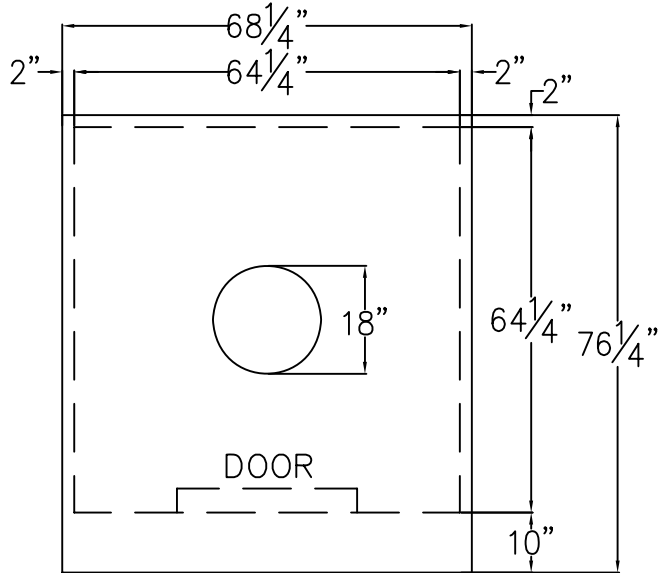

**MODEL 48**  
**OVEN HOOD**  
**RECOMMENDED SIZES**

ONE DOOR

TWO DOOR

THREE DOOR

ROTO-FLEX OVEN CO.  
 135 EAST CEVALLOS  
 SAN ANTONIO, TX, 78204  
 TEL. 210-222-2278

MODEL-48  
 OVEN HOOD SIZES

DRAWN BY: DANIEL C.

OVEN HOOD DIMENSIONS

DATE:  
8-28-08

H-1

SCALE  $\frac{3}{8}$ "-1'

**MODEL 56**  
**OVEN HOOD**  
**RECOMMENDED SIZES**

ONE DOOR

TWO DOOR

THREE DOOR

ROTO-FLEX OVEN CO.  
 135 EAST CEVALLOS  
 SAN ANTONIO, TX, 78204  
 TEL. 210-222-2278

MODEL-56  
 OVEN HOOD SIZES

OVEN HOOD DIMENSIONS

DRAWN BY: DANIEL C.

DATE:  
 8-28-08

H-2

SCALE 3/8" = 1'

# OVEN HOOD

1500 CFM EXHAUST FAN  
RECOMMENDED PER DOOR.  
CONSULT YOUR LOCAL CODES  
FOR CONSTRUCTION AND  
MATERIAL REQUIREMENTS.

SIDE VIEW

OVEN SIZES			
MODEL	A	B	C
56	73 1/4"	73 1/4"	79 "
48	64 1/4"	64 1/4"	79 "