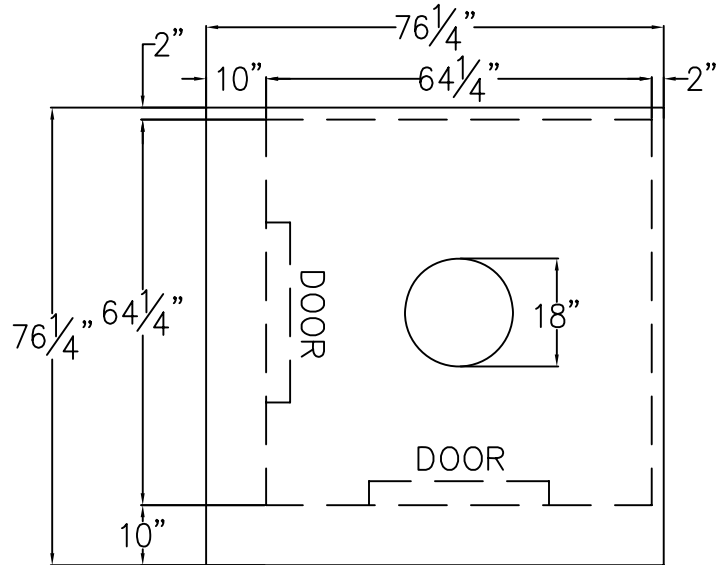

**MODEL 48**  
**OVEN HOOD**  
**RECOMMENDED SIZES**

ONE DOOR

TWO DOOR

THREE DOOR

ROTO-FLEX OVEN CO.  
 135 EAST CEVALLOS  
 SAN ANTONIO, TX, 78204  
 TEL. 210-222-2278

MODEL-48  
 OVEN HOOD SIZES

DRAWN BY: DANIEL C.

OVEN HOOD DIMENSIONS

DATE:  
8-28-08

H-1

SCALE  $\frac{3}{8}$ "-1'

**MODEL 56**  
**OVEN HOOD**  
**RECOMMENDED SIZES**

ONE DOOR

TWO DOOR

THREE DOOR

ROTO-FLEX OVEN CO.  
 135 EAST CEVALLOS  
 SAN ANTONIO, TX, 78204  
 TEL. 210-222-2278

MODEL-56  
 OVEN HOOD SIZES

OVEN HOOD DIMENSIONS

DRAWN BY: DANIEL C.

DATE:  
 8-28-08

H-2

SCALE 3/8" = 1'

# OVEN HOOD

1500 CFM EXHAUST FAN  
RECOMMENDED PER DOOR.  
CONSULT YOUR LOCAL CODES  
FOR CONSTRUCTION AND  
MATERIAL REQUIREMENTS.

SIDE VIEW

OVEN SIZES			
MODEL	A	B	C
56	73 1/4"	73 1/4"	79 "
48	64 1/4"	64 1/4"	79 "