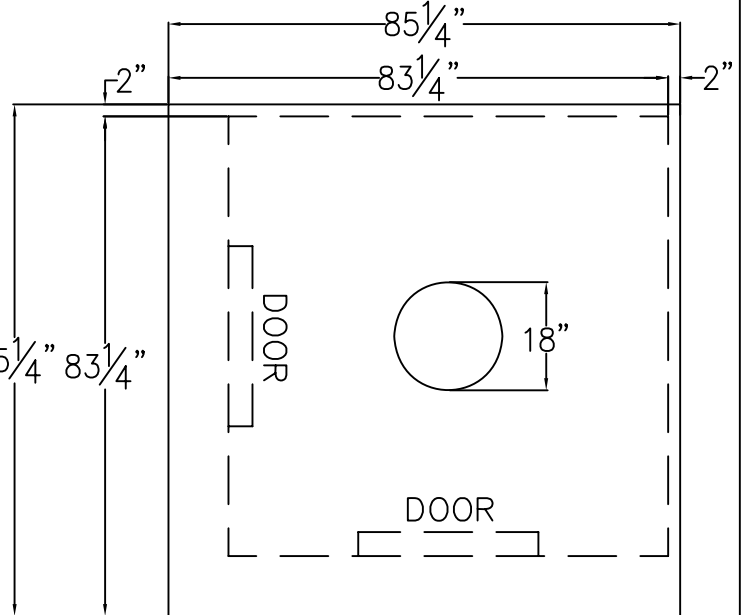

OVEN HOOD DIMENSIONS

DATE:  
8-28-08

H-1

SCALE  $\frac{3}{8}$ "-1'

**MODEL 56**  
**OVEN HOOD**  
**RECOMMENDED SIZES**

ONE DOOR

TWO DOOR

THREE DOOR

ROTO-FLEX OVEN CO.  
 135 EAST CEVALLOS  
 SAN ANTONIO, TX, 78204  
 TEL. 210-222-2278

MODEL-56  
 OVEN HOOD SIZES

OVEN HOOD DIMENSIONS

DRAWN BY: DANIEL C.

DATE:  
 8-28-08

H-2

SCALE 3/8" = 1'

# OVEN HOOD

1500 CFM EXHAUST FAN  
RECOMMENDED PER DOOR.  
CONSULT YOUR LOCAL CODES  
FOR CONSTRUCTION AND  
MATERIAL REQUIREMENTS.

SIDE VIEW

OVEN SIZES			
MODEL	A	B	C
56	73 1/4"	73 1/4"	79 "
48	64 1/4"	64 1/4"	79 "