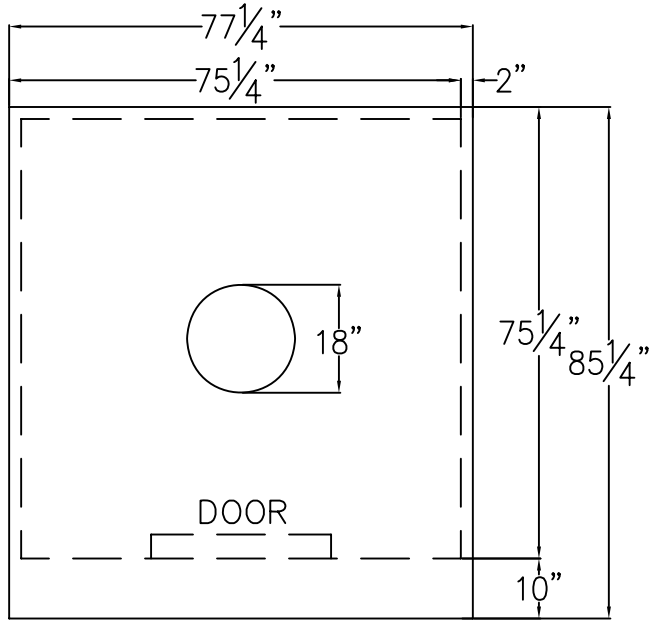

OVEN HOOD DIMENSIONS

DATE:  
8-28-08

H-1

SCALE  $\frac{3}{8}$ "-1'

**MODEL 56**  
**OVEN HOOD**  
**RECOMMENDED SIZES**

ONE DOOR

TWO DOOR

THREE DOOR

ROTO-FLEX OVEN CO.  
 135 EAST CEVALLOS  
 SAN ANTONIO, TX, 78204  
 TEL. 210-222-2278

MODEL-56  
 OVEN HOOD SIZES

OVEN HOOD DIMENSIONS

DRAWN BY: DANIEL C.

DATE:  
 8-28-08

H-2

SCALE 3/8" = 1'

# OVEN HOOD

1500 CFM EXHAUST FAN  
RECOMMENDED PER DOOR.  
CONSULT YOUR LOCAL CODES  
FOR CONSTRUCTION AND  
MATERIAL REQUIREMENTS.

SIDE VIEW

OVEN SIZES			
MODEL	A	B	C
56	73 1/4"	73 1/4"	79 "
48	64 1/4"	64 1/4"	79 "