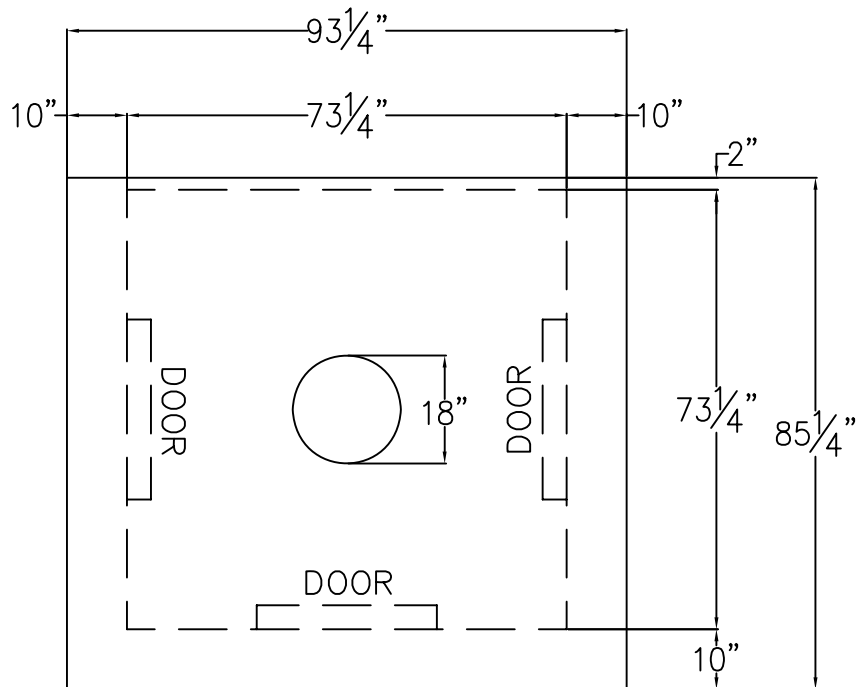

OVEN HOOD DIMENSIONS

DATE:  
8-28-08

H-1

SCALE  $\frac{3}{8}$ "-1'

**MODEL 56**  
**OVEN HOOD**  
**RECOMMENDED SIZES**

ONE DOOR

TWO DOOR

THREE DOOR

ROTO-FLEX OVEN CO.  
 135 EAST CEVALLOS  
 SAN ANTONIO, TX, 78204  
 TEL. 210-222-2278

MODEL-56  
 OVEN HOOD SIZES

OVEN HOOD DIMENSIONS

DRAWN BY: DANIEL C.

DATE:  
 8-28-08

H-2

SCALE 3/8" = 1'

# OVEN HOOD

1500 CFM EXHAUST FAN  
RECOMMENDED PER DOOR.  
CONSULT YOUR LOCAL CODES  
FOR CONSTRUCTION AND  
MATERIAL REQUIREMENTS.

SIDE VIEW

OVEN SIZES			
MODEL	A	B	C
56	73 1/4"	73 1/4"	79 "
48	64 1/4"	64 1/4"	79 "