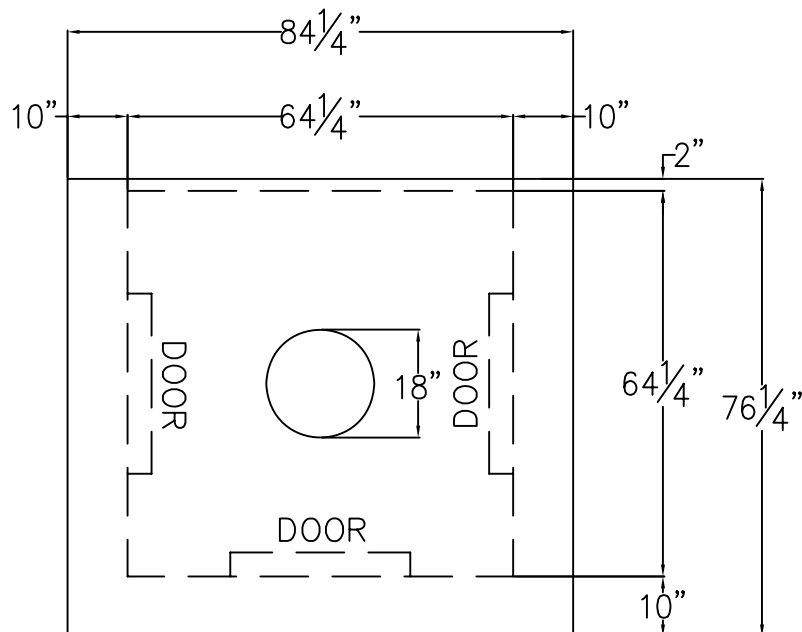

**MODEL 48**  
**OVEN HOOD**  
**RECOMMENDED SIZES**

ONE DOOR

TWO DOOR

THREE DOOR

ROTO-FLEX OVEN CO.  
 135 EAST CEVALLOS  
 SAN ANTONIO, TX, 78204  
 TEL. 210-222-2278

MODEL-48  
 OVEN HOOD SIZES

DRAWN BY: DANIEL C.

OVEN HOOD DIMENSIONS

DATE:  
8-28-08

H-1

SCALE  $\frac{3}{8}$ "-1'

**MODEL 56**  
**OVEN HOOD**  
**RECOMMENDED SIZES**

ONE DOOR

TWO DOOR

THREE DOOR

ROTO-FLEX OVEN CO.  
 135 EAST CEVALLOS  
 SAN ANTONIO, TX, 78204  
 TEL. 210-222-2278

MODEL-56  
 OVEN HOOD SIZES

OVEN HOOD DIMENSIONS

DRAWN BY: DANIEL C.

DATE:  
 8-28-08

H-2

SCALE 3/8" = 1'

# OVEN HOOD

1500 CFM EXHAUST FAN  
RECOMMENDED PER DOOR.  
CONSULT YOUR LOCAL CODES  
FOR CONSTRUCTION AND  
MATERIAL REQUIREMENTS.

SIDE VIEW

OVEN SIZES			
MODEL	A	B	C
56	73 1/4"	73 1/4"	79 "
48	64 1/4"	64 1/4"	79 "