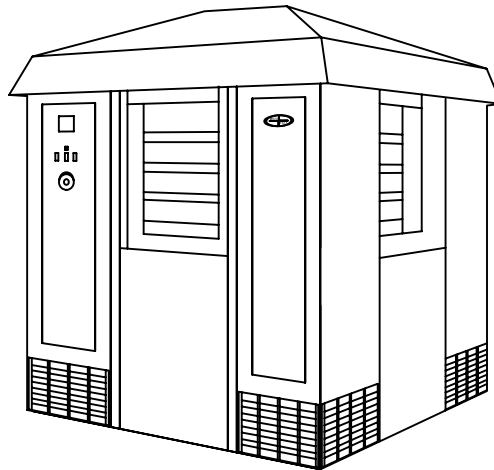

MODEL 56
TWO DOOR

FRONT VIEW

SCALE 3/8" - 1'

REAR VIEW

SCALE 3/8" - 1'

ROTO-FLEX OVEN CO.
135 EAST CEVALLOS
SAN ANTONIO, TX, 78204
TEL. 210-222-2278

MODEL-56
TWO DOOR
FRONT - RIGHT

UNIT DIMENSIONS