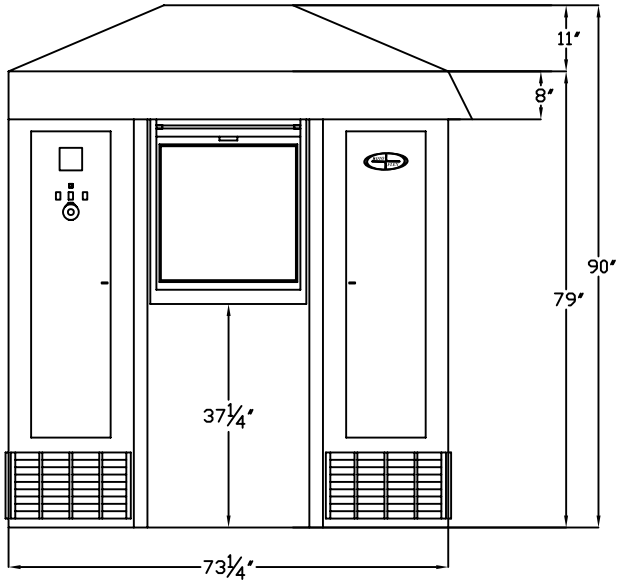

MODEL 56
TWO DOOR

FRONT VIEW

SCALE 3/8" - 1'

REAR VIEW

SCALE 3/8" - 1'

ROTO-FLEX OVEN CO.
135 EAST CEVALLOS
SAN ANTONIO, TX, 78204
TEL. 210-222-2278

MODEL-56
TWO DOOR
FRONT - RIGHT

UNIT DIMENSIONS