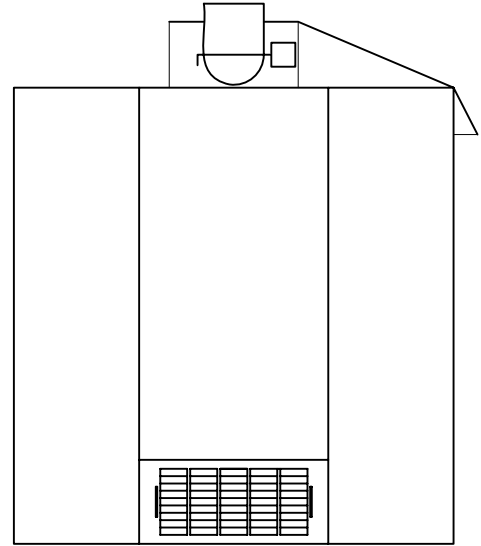

MODEL 56
TWO DOOR

FRONT VIEW

SCALE 3/8" - 1'

REAR VIEW

SCALE 3/8" - 1'

ROTO-FLEX OVEN CO.
135 EAST CEVALLOS
SAN ANTONIO, TX, 78204
TEL. 210-222-2278

MODEL-56
TWO DOOR
FRONT - RIGHT

UNIT DIMENSIONS

DATE:
1-5-09

DRAWN BY: DANIEL C.

B-4-56