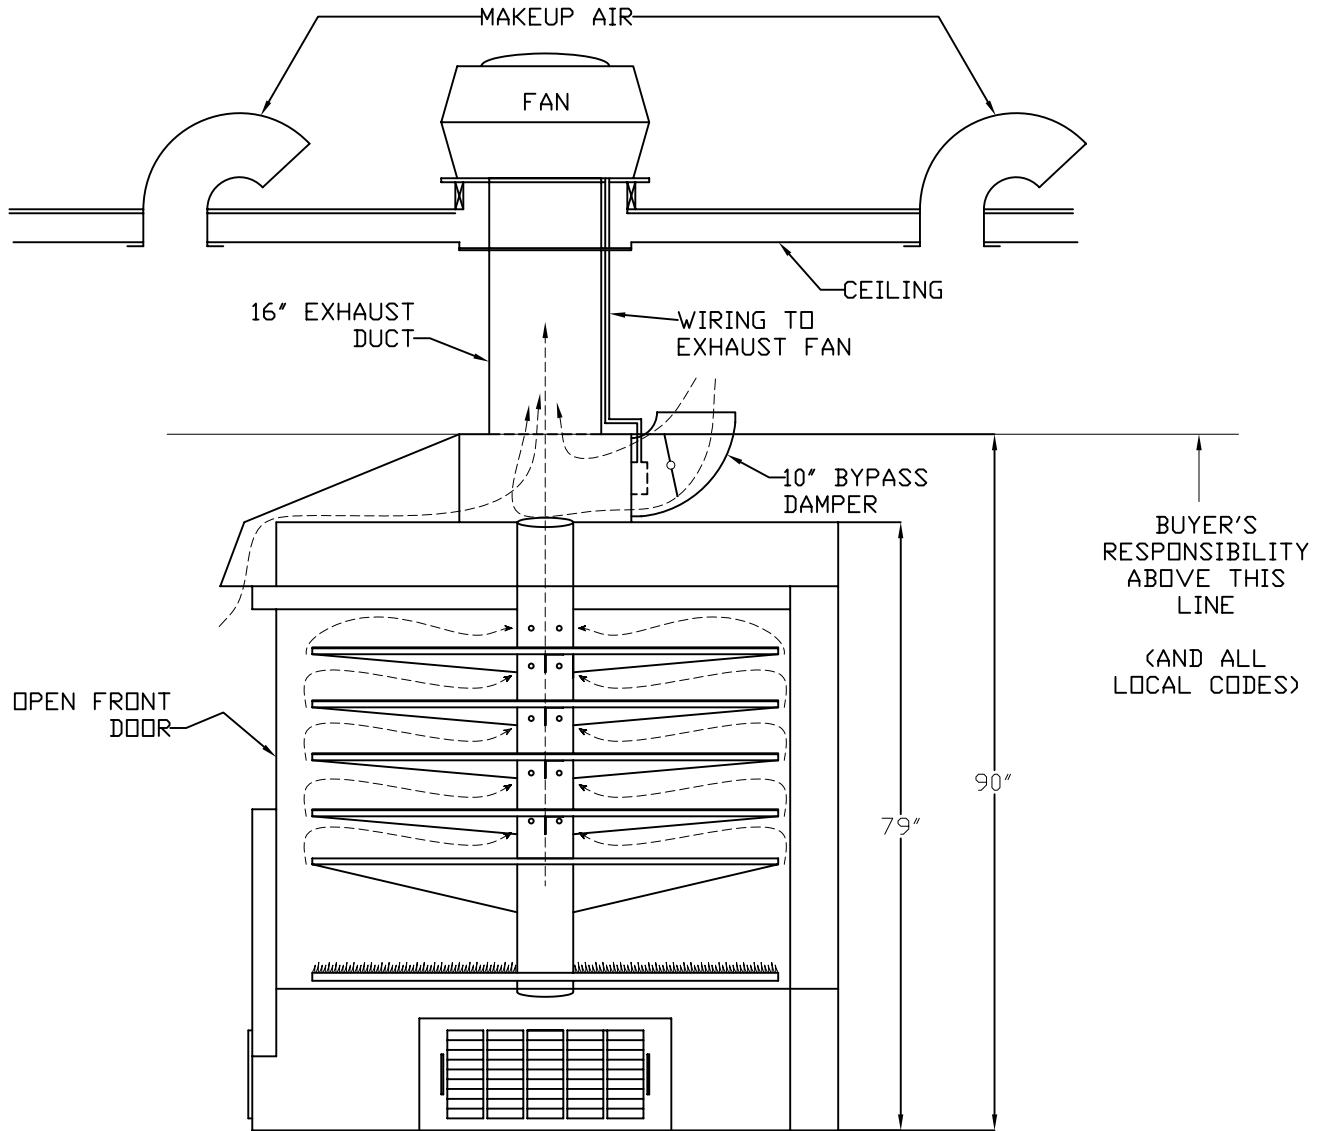

MODEL 56
TWO DOOR

VENT SYSTEM FOR TWO DOOR OVEN
2000 CFM

ROTO-FLEX OVEN CO.
135 EAST CEVALLOS
SAN ANTONIO, TX, 78204
TEL. 210-222-2278

MODEL-56
TWO DOOR
FRONT - RIGHT

VENT SYSTEM DIAGRAM

DATE:
1-5-09

DRAWN BY: DANIEL C.